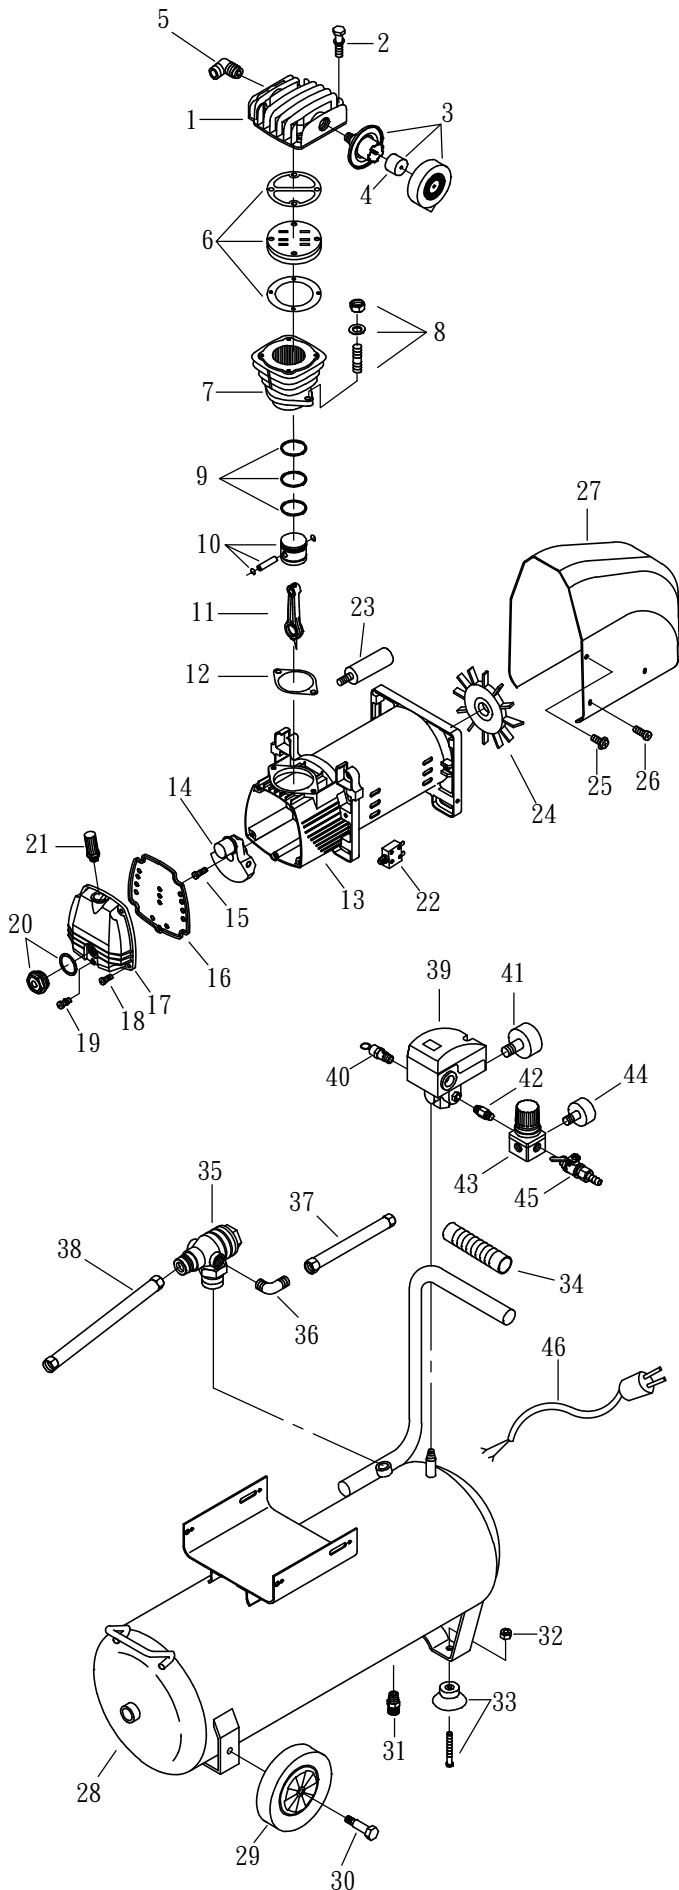

MODEL: XN2040

SPARE PARTS LIST

NO : EFX-2111

REF. NO.	DESCRIPTION	PART NO.	QTY.
1	Cylinder head	3101-XN02	1
2	Allen bolt set	3B01-M06*050V	4
3	Air filter set	2140006	1
4	Filter element	2142004	1
5	Exhaust elbow	2N06-03T03HC	1
6	In. & Ex. valve assembly	3B13-XN02-A	1
7	Cylinder	3201-XN20	1
8	Double head screw	3B11-008-A	2
9	Piston ring set	3B32-XN02	1
10	Piston set	3B31-XN02	1
11	Rod	2315-XN02	1
12	Cylinder gasket	2G04-XN02	1
13	Motor set	3B8-XN2007	1
14	Crankshaft & balancer	3304-XN02	1
15	Bolt	2B01-M08*020L	1
16	Front cover gasket	2G07-010A	1
17	Front cover	3309056	1
18	Bolt	2B02-FM6*015	4
19	Bolt	3B02-FM6*035-R	1
20	Oil sight gauge set	2303003A	1
21	Breather set	2339009A	1
22	Circuit breaker	2E25-08AS	1
23	Running capacitor	2E27-030S45X45	1
24	Cooling fan	2336037-2	1
25	Bolt	2B00-FM05*010WB	2
26	Allen bolt set	3B01-M05*020W	4
27	Shroud	2428010	1
28	Air tank	3401A210	1
29	Tank wheel	2402025	2
30	Tank wheel bolt	2418001	2
31	Drain valve	2405012	1
32	U-nut	2B21-PM05	2
33	Rubber pad set	3433005-A	2
34	Grip	2432-XN02	1
35	Check valve	2414036RX	1
36	Unloading tube	2N06-01T02H	1
37	Unloading tube set	3B2-02*300F	1
38	Exhaust tube set	3B2-03*550N	1
39	Pressure switch	2E21-028P	1
40	Pressure relief valve	2406052X	1
41	Pressure gauge	2D12-20D14KS	1
42	Nipple	2N01-045	1
43	Regulator	2408008RNX	1
44	Pressure gauge	2D12-15D14KS	1
45	Ball valve	2413001X	1
46	Power cable	2E01-043X	1