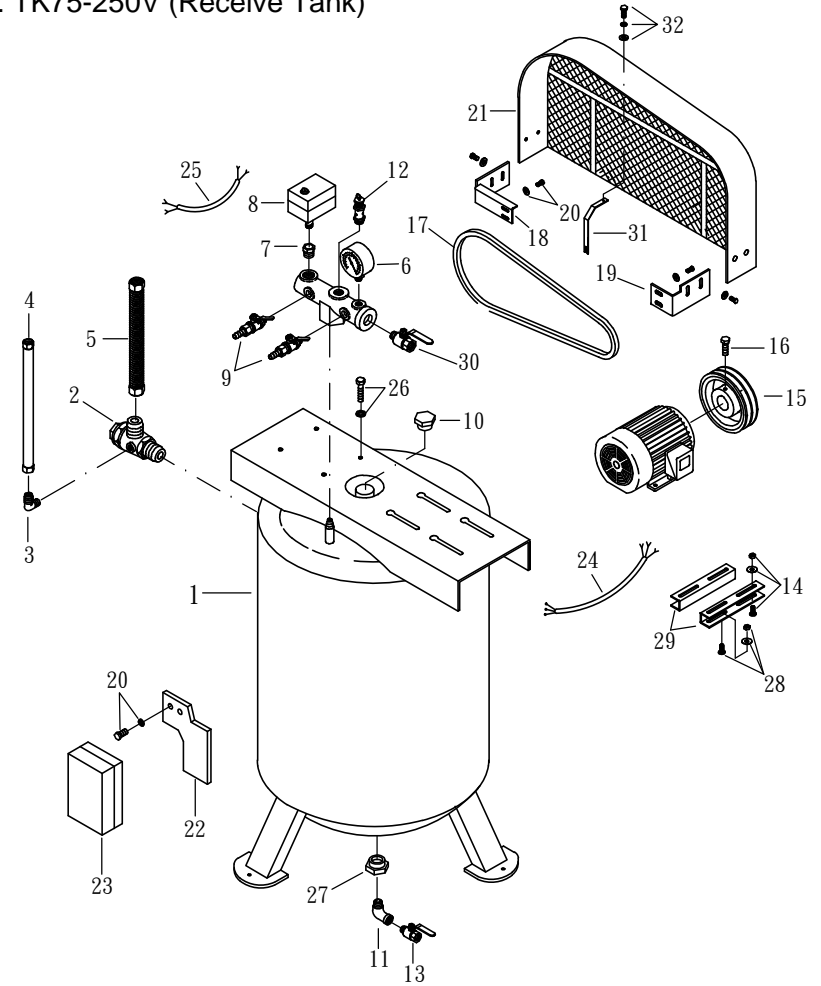

MODEL : TK75-250V (Receive Tank)

SPARE PARTS LIST

NO : EFX-2008

REF. NO.	DESCRIPTION	PART NO.	QTY.	REF. NO.	DESCRIPTION	PART NO.	QTY.
1	Air tank	3401A110A	1	17	V-belt	2N31-B70	2
2	Check valve	2414032	1	18	Set bracket	3427010	1
3	Unloading elbow	2N06-01T02H	1	19	Set bracket	3427030	1
4	Unloading tube	3B2-02*860F	1	20	Hexagon bolt set	3B00-FM08*015W	10
5	Exhaust tube	3B2-10*700	1	21	Belt guard	3426019	1
6	Pressure gauge	2D12-25V20K	1	22	Magnetic switch seat	3417016	1
7	Bushing	2N02-001	1	23	Magnetic switch	2E22-07*5641X	1
8	Pressure switch	2E21-008X	1	24	Cable	2E02-2530703Y3Q	1
9	Ball valve	2413001X	2	25	Cable	2E02-1521002Y2Y	1
10	Tank plug	3N34-FT60H	1	26	Hexagon bolt set	3B00-FM12*040V	4
11	Exhaust elbow	2N08-04T04TES	1	27	Tank plug	3N34-FT60HT4	1
12	Pressure relief valve	2406054BX	1	28	Motor feet bolt set	3B08-FM10*25-M	4
13	Ball valve	2413058	1	29	Motor seat	3421004B	2
14	Motor feet bolt set	3B08-FM10*38-M	4	30	Ball valve	2413008X	1
15	Motor pulley	3PMF-080B2M3810	1	31	Bracket	3427021B	1
16	Hexagon bolt	2B00-SM08*020	2	32	Hexagon bolt set	3B00-FM06*015VW	1