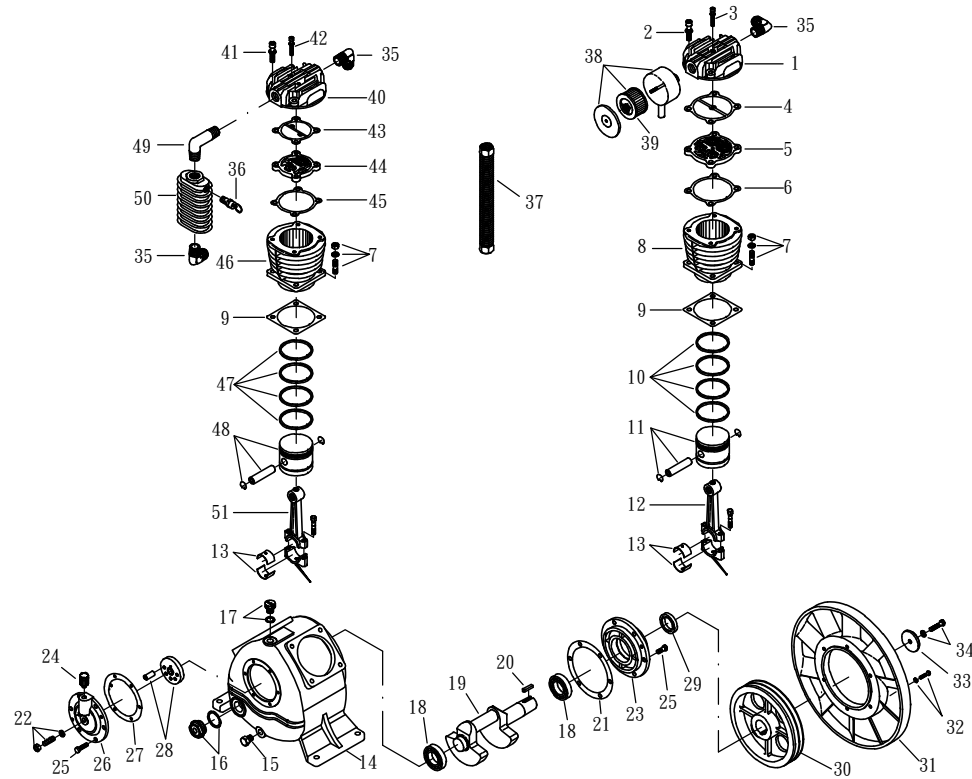

MODEL : TK75-250V (Pump)

SPARE PARTS LIST

NO : EFX-2008

REF. NO.	DESCRIPTION	PART NO.	QTY.	REF. NO.	DESCRIPTION	PART NO.	QTY.
1	Cylinder head	3101094	1	27	Front bearing seat gasket	2G05-009	1
2	Allen bolt set	3B01-M12*055V	4	28	Trust ring	3312007-A	1
3	Allen bolt set	3B01-M08*055Z	1	29	Oil seal	2N50-TC43*68*12X	1
4	Cylinder head gasket	2G01-012C	1	30	Pulley	3PBF-115B243	1
5	In. & Ex. valve assembly	3B13-AP100	1	31	Fly wheel	3PBF-516*228	1
6	Valve seat gasket	2G03-006C	1	32	Hexagon bolt set	3B00-SM08*035AV	6
7	Double head screw set	3B11-004-A	8	33	Pulley washer	2B34-13*75*13	1
8	Cylinder	3201016G	1	34	Hexagon bolt set	3B00-SM12*050V	1
9	Cylinder gasket	2G04-010	2	35	Exhaust elbow	2N06-10T10H	3
10	Piston ring set	3B32-100N	1	36	Pressure relief valve	2406020	1
11	Piston set	3B31-100L	1	37	Exhaust tube set	3B2-10*700	1
12	Rod set	3B33-P7560X	1	38	Air filter	2140011	1
13	Rod bush(2 pieces)	2316002-BX	2	39	Filter element	2142009	1
14	Crankcase	3301128	1	40	Cylinder head	3101093	1
15	Oil draining plug	2N33-002	1	41	Hexagon bolt set	3B01-M10*050V	4
16	Oil sight gauge set	2303016A	1	42	Hexagon bolt set	3B01-M06*055Z	2
17	Oil filling plug set	2319004A	1	43	Cylinder head gasket	2G01-011C	1
18	Bearing	2N35-32209	2	44	In. & Ex. valve assembly	3B13-AP80	1
19	Crankshaft & balancer	3304026	1	45	Valve seat gasket	2G03-005C	1
20	Pulley key	2N47-10*8*40	1	46	Cylinder	3201013	1
21	Rear bearing seat gasket	2G06-003	1	47	Piston ring set	3B32-70N	1
22	Bolt set	3B07-SM16*40-A	1	48	Piston set	3B31-T70	1
23	Rear bearing seat	3311038	1	49	Exhaust elbow	2N06-10T10T92	1
24	Breathing cover	2321008	1	50	Spare tank	3125002	1
25	Hexagon bolt	2B00-SM10*025	12	51	Rod set	3B33-TK7564X	1
26	Front bearing seat gasket	3309032	1				