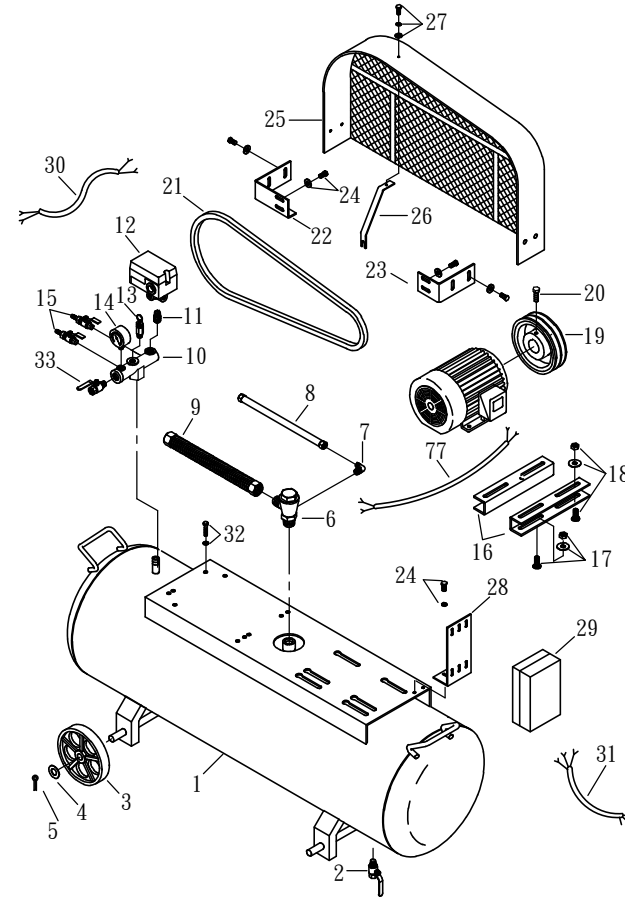

MODEL : PK75-250 (Pump)

MODEL : PK75-250 (Receive Tank)

SPARE PARTS LIST

NO : EFX-2008

REF. NO.	DESCRIPTION	PART NO.	QTY.	REF. NO.	DESCRIPTION	PART NO.	QTY.
1	Cylinder head	3101094	2	21	Rear bearing seat gasket	2G06-003	1
2	Allen bolt set	3B01-M12*055V	8	22	Bolt set	3B07-SM16*40-A	1
3	Allen bolt set	3B01-M08*055Z	2	23	Rear bearing seat	3311038	1
4	Cylinder head gasket	2G01-012C	2	24	Breathing cover	2321008	1
5	Inlet&Exhaust valve assembly	3B13-AP100	2	25	Hexagon bolt	2B00-SM10*025	12
6	Valve seat gasket	2G03-006C	2	26	Front bearing seat	3309032	1
7	Double head screw set	3B11-004-A	8	27	Front bearing seat gasket	2G05-009	1
8	Cylinder	3201016G	2	28	Thrust block set	3312007-A	1
9	Cylinder gasket	2G04-010	2	29	Oil seal	2N50-TC43*68*12X	1
10	Piston ring set	3B32-100N	2	30	Pulley	3PBF-115B243	1
11	Piston set	3B31-100L	2	31	Fly wheel	3PBF-516*228	1
12	Rod set	3B33-P7560X	2	32	Hexagon bolt set	3B00-SM08*035AV	6
13	Crank rod bush(2 pieces)	2316002-BX	2	33	Pulley washer	2B34-13*75*13	1
14	Crankcase	3301128	1	34	Hexagon bolt set	3B00-SM12*050V	1
15	Oil draining plug	2N33-002	1	35	Exhaust elbow	2N06-10T10H	1
16	Oil sight gauge set	2303016A	1	36	Exhaust three way pipe	2N09-10H10T10H3	1
17	Oil filling plug set	2319004A	1	37	Exhaust tube set	3B2-10*390	1
18	Bearing	2N35-32209	2	38	Air filter	2140011	2
19	Crankshaft & balancer	3304026	1	39	Filter element	2142009	2
20	Pulley key	2N47-10*8*40	1				