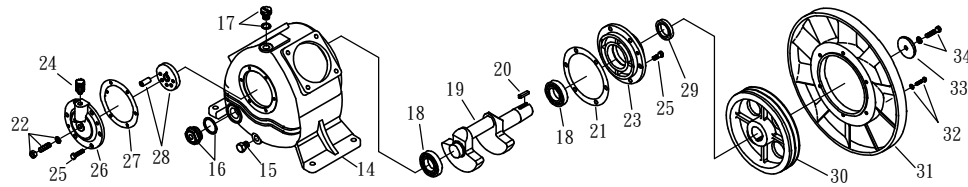

MODEL : PK75-250 (Pump)

MODEL : PK75-250 (Receive Tank)

SPARE PARTS LIST

NO : EFX-2008

REF. NO.	DESCRIPTION	PART NO.	QTY.	REF. NO.	DESCRIPTION	PART NO.	QTY.
1	Cylinder head	3101094	2	21	Rear bearing seat gasket	2G06-003	1
2	Allen bolt set	3B01-M12*055V	8	22	Bolt set	3B07-SM16*40-A	1
3	Allen bolt set	3B01-M08*055Z	2	23	Rear bearing seat	3311038	1
4	Cylinder head gasket	2G01-012C	2	24	Breathing cover	2321008	1
5	Inlet&Exhaust valve assembly	3B13-AP100	2	25	Hexagon bolt	2B00-SM10*025	12
6	Valve seat gasket	2G03-006C	2	26	Front bearing seat	3309032	1
7	Double head screw set	3B11-004-A	8	27	Front bearing seat gasket	2G05-009	1
8	Cylinder	3201016G	2	28	Thrust block set	3312007-A	1
9	Cylinder gasket	2G04-010	2	29	Oil seal	2N50-TC43*68*12X	1
10	Piston ring set	3B32-100N	2	30	Pulley	3PBF-115B243	1
11	Piston set	3B31-100L	2	31	Fly wheel	3PBF-516*228	1
12	Rod set	3B33-P7560X	2	32	Hexagon bolt set	3B00-SM08*035AV	6
13	Crank rod bush(2 pieces)	2316002-BX	2	33	Pulley washer	2B34-13*75*13	1
14	Crankcase	3301128	1	34	Hexagon bolt set	3B00-SM12*050V	1
15	Oil draining plug	2N33-002	1	35	Exhaust elbow	2N06-10T10H	1
16	Oil sight gauge set	2303016A	1	36	Exhaust three way pipe	2N09-10H10T10H3	1
17	Oil filling plug set	2319004A	1	37	Exhaust tube set	3B2-10*390	1
18	Bearing	2N35-32209	2	38	Air filter	2140011	2
19	Crankshaft & balancer	3304026	1	39	Filter element	2142009	2
20	Pulley key	2N47-10*8*40	1				