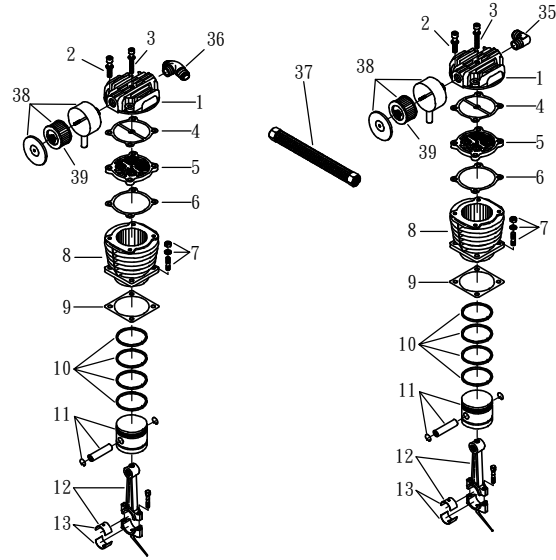

MODEL : PK75-250 (Pump)

MODEL : PK75-250 (Receive Tank)

SPARE PARTS LIST

NO : EFX-2008

REF. NO.	DESCRIPTION	PART NO.	QTY.	REF. NO.	DESCRIPTION	PART NO.	QTY.
1	Cylinder head	3101094	2	21	Rear bearing seat gasket	2G06-003	1
2	Allen bolt set	3B01-M12*055V	8	22	Bolt set	3B07-SM16*40-A	1
3	Allen bolt set	3B01-M08*055Z	2	23	Rear bearing seat	3311038	1
4	Cylinder head gasket	2G01-012C	2	24	Breathing cover	2321008	1
5	Inlet&Exhaust valve assembly	3B13-AP100	2	25	Hexagon bolt	2B00-SM10*025	12
6	Valve seat gasket	2G03-006C	2	26	Front bearing seat	3309032	1
7	Double head screw set	3B11-004-A	8	27	Front bearing seat gasket	2G05-009	1
8	Cylinder	3201016G	2	28	Thrust block set	3312007-A	1
9	Cylinder gasket	2G04-010	2	29	Oil seal	2N50-TC43*68*12X	1
10	Piston ring set	3B32-100N	2	30	Pulley	3PBF-115B243	1
11	Piston set	3B31-100L	2	31	Fly wheel	3PBF-516*228	1
12	Rod set	3B33-P7560X	2	32	Hexagon bolt set	3B00-SM08*035AV	6
13	Crank rod bush(2 pieces)	2316002-BX	2	33	Pulley washer	2B34-13*75*13	1
14	Crankcase	3301128	1	34	Hexagon bolt set	3B00-SM12*050V	1
15	Oil draining plug	2N33-002	1	35	Exhaust elbow	2N06-10T10H	1
16	Oil sight gauge set	2303016A	1	36	Exhaust three way pipe	2N09-10H10T10H3	1
17	Oil filling plug set	2319004A	1	37	Exhaust tube set	3B2-10*390	1
18	Bearing	2N35-32209	2	38	Air filter	2140011	2
19	Crankshaft & balancer	3304026	1	39	Filter element	2142009	2
20	Pulley key	2N47-10*8*40	1				