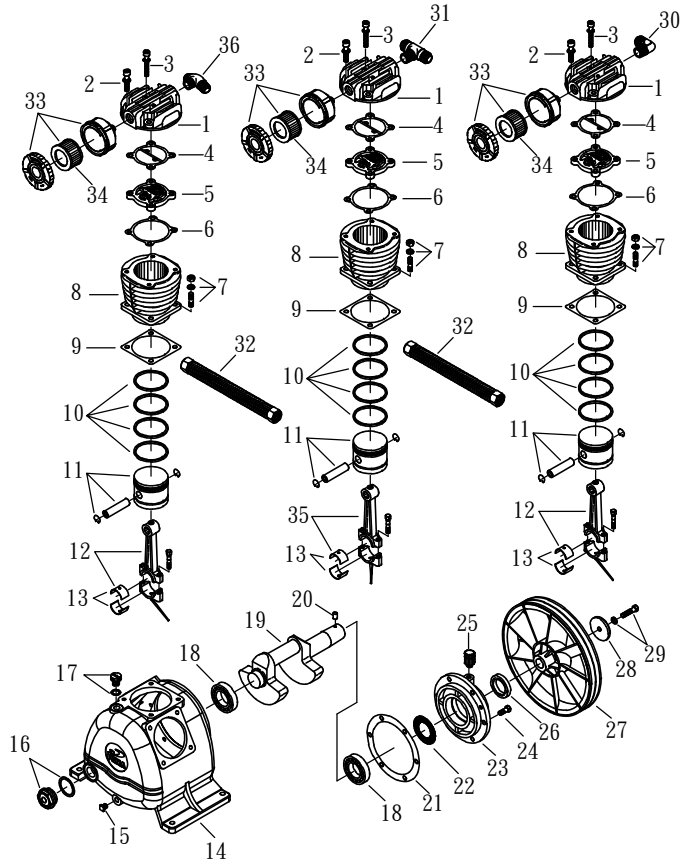

MODEL : PK50160 (Pump)