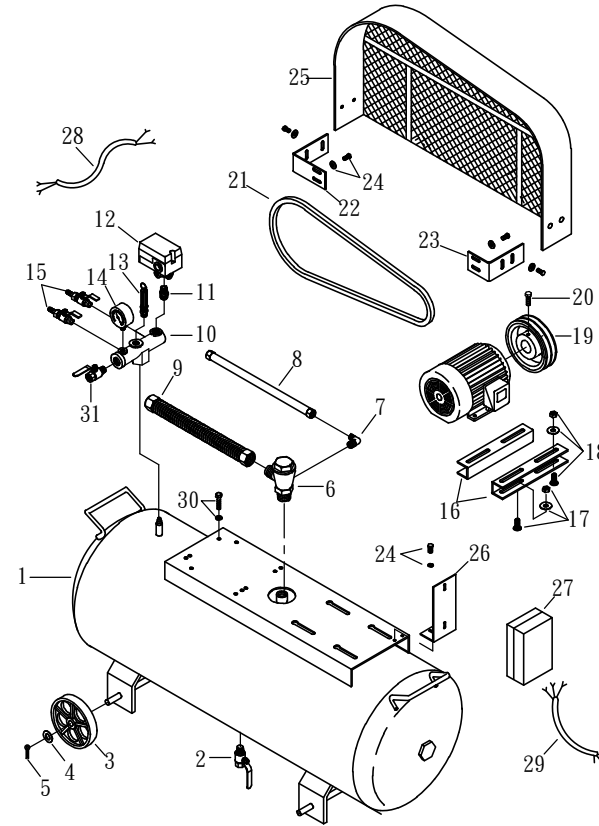

MODEL : PK50160 (Pump)

MODEL : PK50-160 (Receive Tank)

SPARE PARTS LIST

NO:EFX-2008

REF. NO.	DESCRIPTION	PART NO.	QTY.	REF. NO.	DESCRIPTION	PART NO.	QTY.
1	Cylinder head	3101092	3	19	Crankshaft & balancer	3304025	1
2	Allen bolt set	3B01-M10*050V	12	20	Pulley key	2N47-63*09	1
3	Allen bolt set	3B01-M06*055Z	6	21	Rear bearing seat gasket	2G06-002	1
4	Cylinder head gasket	2G01-011C	3	22	Oil mesh	2352002	1
5	Inlet&Exhaust valve assembly	3B13-AP80	3	23	Rear bearing seat	3311003	1
6	Valve seat gasket	2G03-005C	3	24	Hexagon bolt	2B00-SM10*025	6
7	Double head screw set	3B11-003-A	12	25	Breathing cover	2321008	1
8	Cylinder	3201015G	3	26	Oil seal	2N50-TC30*50*11	1
9	Cylinder gasket	2G04-009	3	27	Pulley	3PBF-145A230M	1
10	Piston ring set	3B32-80N	3	28	Pulley washer	2B34-13*52*14	1
11	Piston set	3B31-80L	3	29	Hexagon bolt set	3B00-SM12*050V	1
12	Rod set	3B33-P2346X	2	30	Exhaust elbow	2N06-06T06H	1
13	Crank rod bush(2 pieces)	2316001-BX	3	31	Exhaust three way pipe	2N09-06H06T06H4	1
14	Crankcase	3301127B	1	32	Exhaust tube set	3B2-06*230	2
15	Oil draining plug	2N33-002	1	33	Air filter	2140009	3
16	Oil sight gauge set	2303016A	1	34	Filter element	2142002	3
17	Oil filling plug set	2319004A	1	35	Rod set	3B33-P2337X	1
18	Bearing	2N35-6306X	2	36	Exhaust three way pipe	2N09-06H06T06H2	1