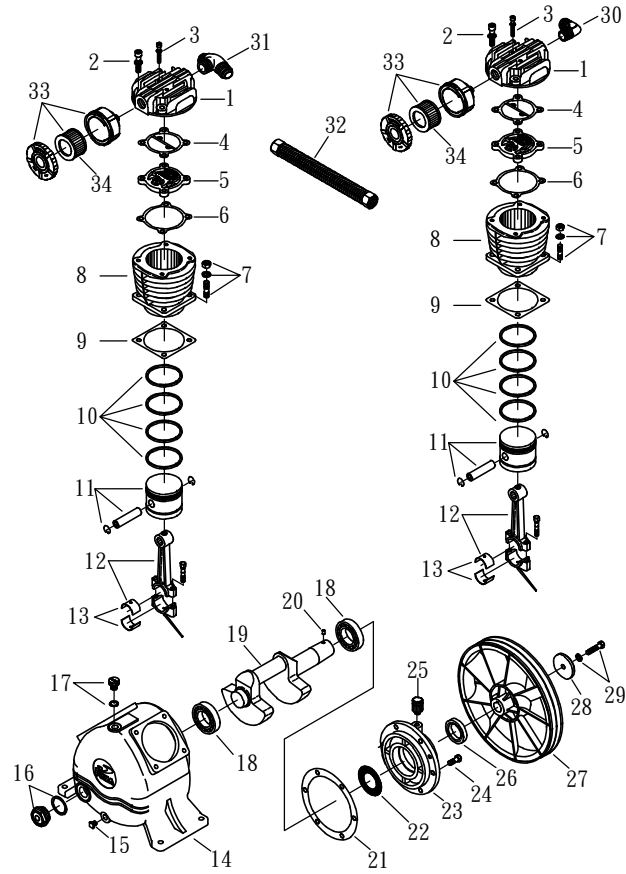

MODEL :PK30-120 (Pump)

MODEL : PK30-120 (Receiver Tank)

SPARE PARTS LIST

NO:EFX-2008

REF. NO.	DESCRIPTION	PART NO.	QTY.	REF. NO.	DESCRIPTION	PART NO.	QTY.
1	Cylinder head	3101092	2	18	Bearing	2N35-6206X	2
2	Allen bolt set	3B01-M10*050V	8	19	Crankshaft & balancer	3304024	1
3	Allen bolt set	3B01-M06*055Z	4	20	Pulley key	2N47-63*09	1
4	Cylinder head gasket	2G01-011C	2	21	Rear bearing seat gasket	2G06-002	1
5	Inlet&Exhaust valve assembly	3B13-AP80	2	22	Oil mesh	2352001	1
6	Valve seat gasket	2G03-005C	2	23	Rear bearing seat	3311002	1
7	Double head screw set	3B11-003-A	8	24	Hexagon bolt	2B00-SM10*025	6
8	Cylinder	3201015G	2	25	Breathing cover	2321008	1
9	Cylinder gasket	2G04-009	2	26	Oil seal	2N50-TC30*50*11	1
10	Piston ring set	3B32-80N	2	27	Pulley	3PBF-145A230M	1
11	Piston set	3B31-80L	2	28	Pulley washer	2B34-13*52*14	1
12	Rod set	3B33-P2338X	2	29	Hexagon bolt set	3B00-SM12*050V	1
13	Crank rod bush(2 Pieces)	2316001-BX	2	30	Exhaust elbow	2N06-06T06H	1
14	Crankcase	3301126B	1	31	Exhaust three way pipe	2N09-06H06T06H2	1
15	Oil draining plug	2N33-002	1	32	Exhaust tube set	3B2-06*340	1
16	Oil sight gauge set	2303016A	1	33	Air filter	2140009	2
17	Oil filling plug set	2319004A	1	34	Filter element	2142002	2