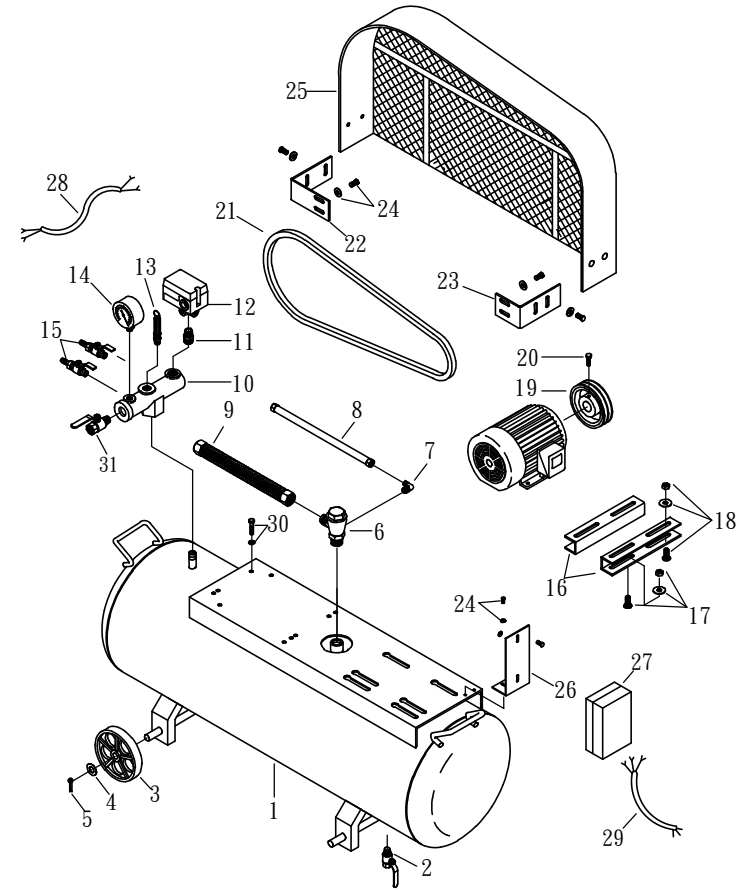

MODEL :PK30-120 (Pump)

MODEL : PK30-120 (Receiver Tank)

SPARE PARTS LIST

NO:EFX-2008

REF. NO.	DESCRIPTION	PART NO.	QTY.	REF. NO.	DESCRIPTION	PART NO.	QTY.
1	Cylinder head	3101092	2	18	Bearing	2N35-6206X	2
2	Allen bolt set	3B01-M10*050V	8	19	Crankshaft & balancer	3304024	1
3	Allen bolt set	3B01-M06*055Z	4	20	Pulley key	2N47-63*09	1
4	Cylinder head gasket	2G01-011C	2	21	Rear bearing seat gasket	2G06-002	1
5	Inlet&Exhaust valve assembly	3B13-AP80	2	22	Oil mesh	2352001	1
6	Valve seat gasket	2G03-005C	2	23	Rear bearing seat	3311002	1
7	Double head screw set	3B11-003-A	8	24	Hexagon bolt	2B00-SM10*025	6
8	Cylinder	3201015G	2	25	Breathing cover	2321008	1
9	Cylinder gasket	2G04-009	2	26	Oil seal	2N50-TC30*50*11	1
10	Piston ring set	3B32-80N	2	27	Pulley	3PBF-145A230M	1
11	Piston set	3B31-80L	2	28	Pulley washer	2B34-13*52*14	1
12	Rod set	3B33-P2338X	2	29	Hexagon bolt set	3B00-SM12*050V	1
13	Crank rod bush(2 Pieces)	2316001-BX	2	30	Exhaust elbow	2N06-06T06H	1
14	Crankcase	3301126B	1	31	Exhaust three way pipe	2N09-06H06T06H2	1
15	Oil draining plug	2N33-002	1	32	Exhaust tube set	3B2-06*340	1
16	Oil sight gauge set	2303016A	1	33	Air filter	2140009	2
17	Oil filling plug set	2319004A	1	34	Filter element	2142002	2