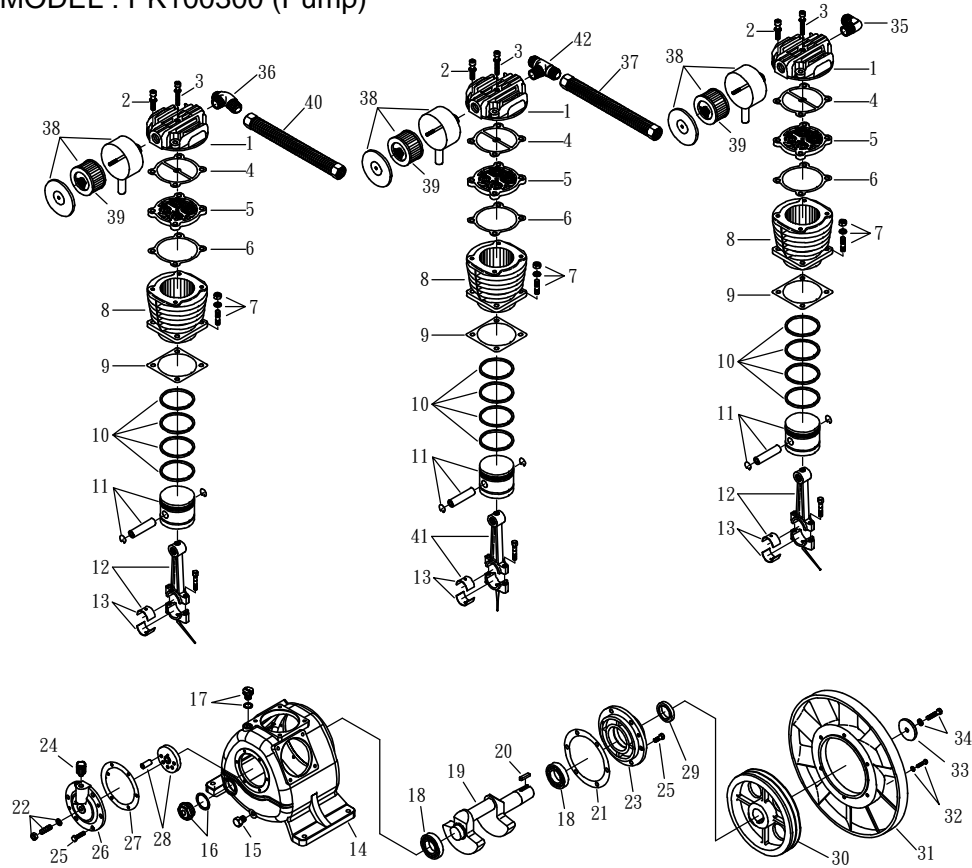

MODEL : PK100300 (Pump)

MODEL : PK100300 (Receive Tank)

SPARE PARTS LIST

NO : EFX-2111

REF. NO.	DESCRIPTION	PART NO.	QTY.	REF. NO.	DESCRIPTION	PART NO.	QTY.
1	Cylinder head	3101094	3	22	Bolt set	3B07-SM16*40-A	1
2	Allen bolt set	3B01-M12*055V	12	23	Rear bearing seat	3311037	1
3	Allen bolt set	3B01-M08*055Z	3	24	Breathing cover	2321008	1
4	Cylinder head gasket	2G01-012C	3	25	Hexagon bolt	2B00-SM10*025	12
5	Inlet&Exhaust valve assembly	3B13-AP100	3	26	Front bearing seat	3309042P	1
6	Valve seat gasket	2G03-006C	3	27	Front bearing seat gasket	2G05-009	1
7	Double head screw set	3B11-004-A	12	28	Thrust block set	3312008-A	1
8	Cylinder	3201016G	3	29	Oil seal	2N50-TC50*70*12	1
9	Cylinder gasket	2G04-010	3	30	Pulley	3PBF-115B350	1
10	Piston ring set	3B32-100N	3	31	Fly wheel	3PBF-516*228	1
11	Piston set	3B31-100L	3	32	Hexagon bolt set	3B00-SM08*035AV	6
12	Rod set	3B33-P7567X	2	33	Pulley washer	2B34-13*75*13	1
13	Crank rod bush(2 pieces)	2316002-BX	3	34	Hexagon bolt set	3B00-SM12*050V	1
14	Crankcase	3301129	1	35	Exhaust elbow	2N06-10T10H	1
15	Oil draining plug	2N33-002	1	36	Exhaust three way pipe	2N09-10H10T10H3	1
16	Oil sight gauge set	2303016A	1	37	Exhaust tube set	3B2-10*250	1
17	Oil filling plug set	2319004A	1	38	Air filter	2140011	3
18	Bearing	2N35-32210	2	39	Filter element	2142009	3
19	Crankshaft & balancer	3304027	1	40	Exhaust tube set	3B2-10*265	1
20	Pulley key	2N47-10*8*40	1	41	Rod set	3B33-P7568X	1
21	Rear bearing seat gasket	2G06-003	1	42	Exhaust three way pipe	2N09-10H10T10H4	1