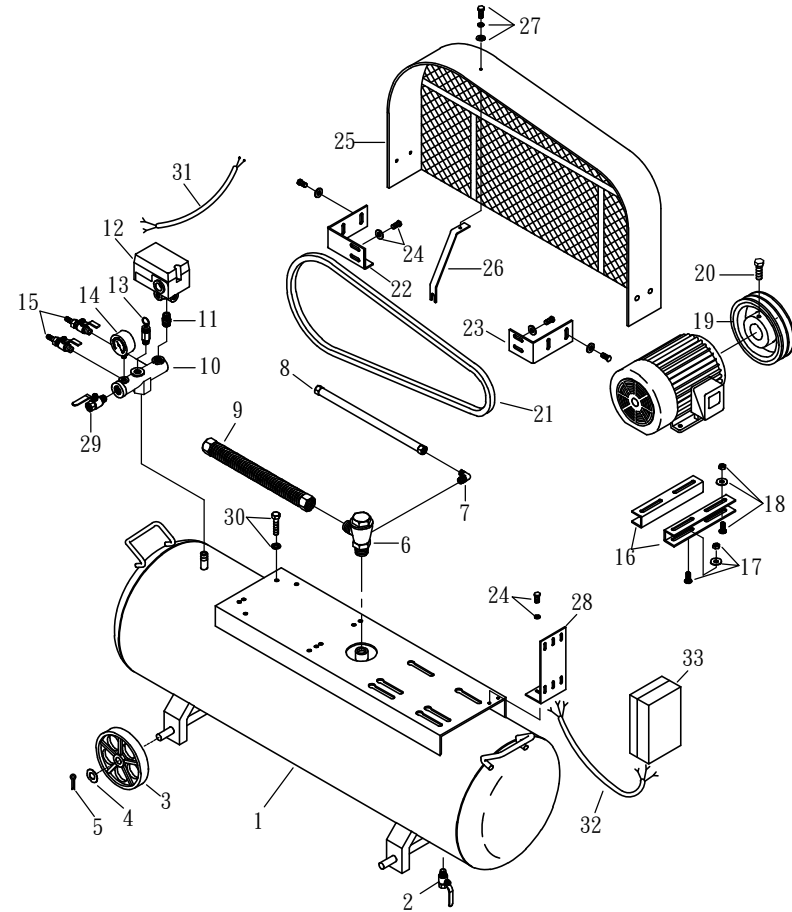

MODEL : PK100300 (Pump)

MODEL : PK100300 (Receive Tank)

SPARE PARTS LIST

NO : EFX-2111

REF. NO.	DESCRIPTION	PART NO.	QTY.	REF. NO.	DESCRIPTION	PART NO.	QTY.
1	Cylinder head	3101094	3	22	Bolt set	3B07-SM16*40-A	1
2	Allen bolt set	3B01-M12*055V	12	23	Rear bearing seat	3311037	1
3	Allen bolt set	3B01-M08*055Z	3	24	Breathing cover	2321008	1
4	Cylinder head gasket	2G01-012C	3	25	Hexagon bolt	2B00-SM10*025	12
5	Inlet&Exhaust valve assembly	3B13-AP100	3	26	Front bearing seat	3309042P	1
6	Valve seat gasket	2G03-006C	3	27	Front bearing seat gasket	2G05-009	1
7	Double head screw set	3B11-004-A	12	28	Thrust block set	3312008-A	1
8	Cylinder	3201016G	3	29	Oil seal	2N50-TC50*70*12	1
9	Cylinder gasket	2G04-010	3	30	Pulley	3PBF-115B350	1
10	Piston ring set	3B32-100N	3	31	Fly wheel	3PBF-516*228	1
11	Piston set	3B31-100L	3	32	Hexagon bolt set	3B00-SM08*035AV	6
12	Rod set	3B33-P7567X	2	33	Pulley washer	2B34-13*75*13	1
13	Crank rod bush(2 pieces)	2316002-BX	3	34	Hexagon bolt set	3B00-SM12*050V	1
14	Crankcase	3301129	1	35	Exhaust elbow	2N06-10T10H	1
15	Oil draining plug	2N33-002	1	36	Exhaust three way pipe	2N09-10H10T10H3	1
16	Oil sight gauge set	2303016A	1	37	Exhaust tube set	3B2-10*250	1
17	Oil filling plug set	2319004A	1	38	Air filter	2140011	3
18	Bearing	2N35-32210	2	39	Filter element	2142009	3
19	Crankshaft & balancer	3304027	1	40	Exhaust tube set	3B2-10*265	1
20	Pulley key	2N47-10*8*40	1	41	Rod set	3B33-P7568X	1
21	Rear bearing seat gasket	2G06-003	1	42	Exhaust three way pipe	2N09-10H10T10H4	1